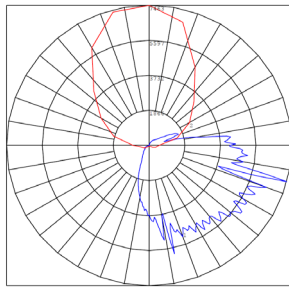

Other Models:

- | | | |
|------------------------------------|------------------------------------|-------------------------------------|
| • 50W 6800LM WMX-MD-20-50W-30K | • 30W 4200LM WMX-SM-15-30W-30K | • 80W 11200LM WMX-MD-20-80W-30K |
| • 50W 6800LM WMX-MD-20-50W-40K | • 30W 4200LM WMX-SM-15-30W-40K | • 80W 11200LM WMX-MD-20-80W-40K |
| • 50W 6800LM WMX-MD-20-50W-50K | • 30W 4200LM WMX-SM-15-30W-50K | • 80W 11200LM WMX-MD-20-80W-50K |

Phone: (877) 805-2252 | Fax: (877) 805-2252
www.westgatemfg.com |

Photometrics: WMX-LG-50-120W

BUG Rating: B3-U5-G4

Area 80'x 80' Mounting Height: 9'

Other Views:

Side View

Front View

Back View