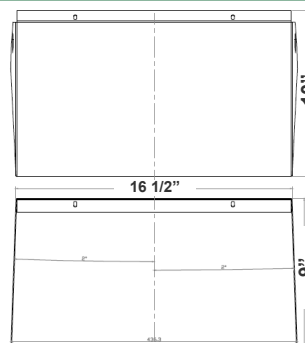

Dimensions: