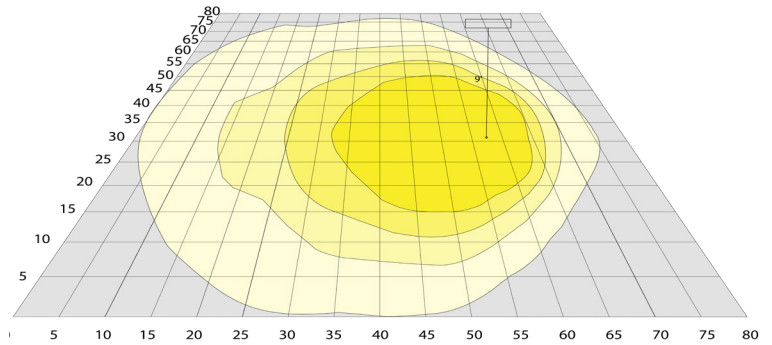

Other Models:

- | | | |
|------------------------------------|------------------------------------|-------------------------------------|
| • 50W 6800LM WMX-MD-20-50W-30K | • 30W 4200LM WMX-SM-15-30W-30K | • 80W 11200LM WMX-MD-20-80W-30K |
| • 50W 6800LM WMX-MD-20-50W-40K | • 30W 4200LM WMX-SM-15-30W-40K | • 80W 11200LM WMX-MD-20-80W-40K |
| • 50W 6800LM WMX-MD-20-50W-50K | • 30W 4200LM WMX-SM-15-30W-50K | • 80W 11200LM WMX-MD-20-80W-50K |

Phone: (877) 805-2252 | Fax: (877) 805-2252
www.westgatemfg.com |

Photometrics: WMX-LG-50-120W

BUG Rating: B3-U5-G4

Area 80'x 80' Mounting Height: 9'

Other Views:

Side View

Front View

Back View