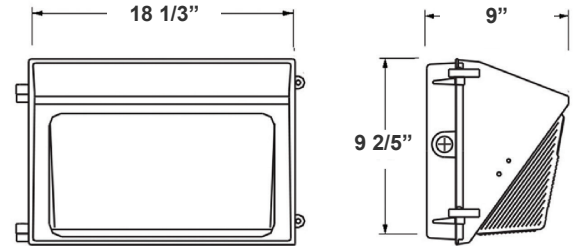

18 1/3"(W) x 9 2/5"(H) x 9"(D)

Ideal for general site lighting, alleys, loading docks, doorway, pathway, and parking areas.

Features

- ADC12 Aluminum Heat Sink, Outdoor Powder Coating
- Multi-Power Switch is inside the Fixture
- 7-year warranty
- Prismatic Borosilicate Glass Lens

Technical Specifications

Electrical:

- Input Wattage: 50/80/100/120W
- Input Voltage: 120-277V AC 50/60Hz
- Input current: 1.4 A
- Power factor: >0.9
- Efficacy: 130 LPW

Mechanical:

- ADC12 Aluminum Heat Sink, Outdoor Powder Coating
- Lens: Prismatic Borosilicate Glass Lens
- Same Footprint as Traditional HID Wall Packs
- Four 1/2" Hubs: 1 top, 1 on Each Side, 1 Rear
- Mounting: Wall Mounting
- Operating Temperature: -40°F ~ 104°F
- Lifespan: 70000 Hrs.
- IP rating: IP65, Wet Locations