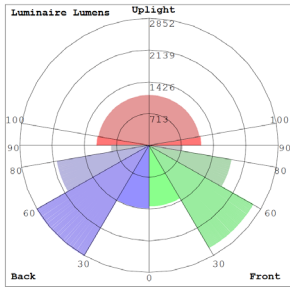

Other Models:

- | | | |
|------------------------------------|------------------------------------|-------------------------------------|
| • 50W 6800LM WMX-MD-20-50W-30K | • 30W 4200LM WMX-SM-15-30W-30K | • 80W 11200LM WMX-MD-20-80W-30K |
| • 50W 6800LM WMX-MD-20-50W-40K | • 30W 4200LM WMX-SM-15-30W-40K | • 80W 11200LM WMX-MD-20-80W-40K |
| • 50W 6800LM WMX-MD-20-50W-50K | • 30W 4200LM WMX-SM-15-30W-50K | • 80W 11200LM WMX-MD-20-80W-50K |

Phone: (877) 805-2252 | Fax: (877) 805-2252
www.westgatemfg.com |

Photometrics: WMX-LG-50-120W

BUG Rating: B3-U5-G4

Area 80'x 80' Mounting Height: 9'

Other Views:

Side View

Front View

Back View